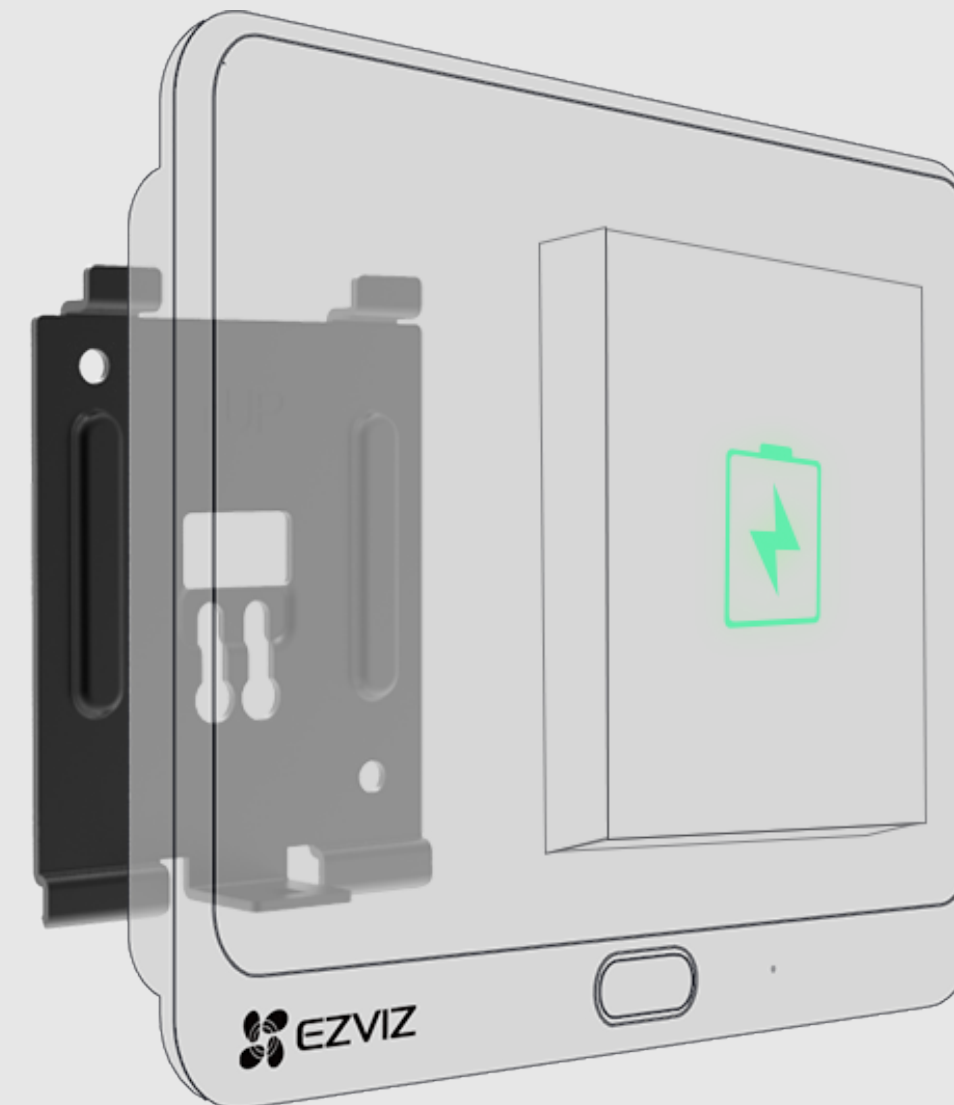

Equipped with a 4.3-inch color screen for the interior side of your front door, the DP1C Door Viewer shows you who's out there.

Instant alerts for 24/7 protection.

Featuring smart motion detection, the exterior camera captures images and sends real-time alerts to you when a visitor is at the door.

Brilliant vision, day and night.

See more and see clearer with its 104° wide-angle lens. Rendering sharp night vision of objects up to 3 meters away, the DP1C ensures your peace of mind all day and all night. It is also smart enough to automatically shift between day and night modes.

104°

Sturdy and secure zinc alloy body.

Made of zinc alloy, the device fits seamlessly onto your door. The exterior camera is tamper-proof and privacy-guaranteed, making it impossible for bad actors to peep into your house through the camera.

Long-lasting protection.

Equipped with a built-in 4600 mAh rechargeable lithium battery, the DP1C delivers long battery life with minimal power consumption.

We protect your data and privacy.

Protecting your data and privacy is our highest priority. Data transmission between the device and the EZVIZ Cloud is encrypted from end to end. Only you have the keys to decrypt your data.