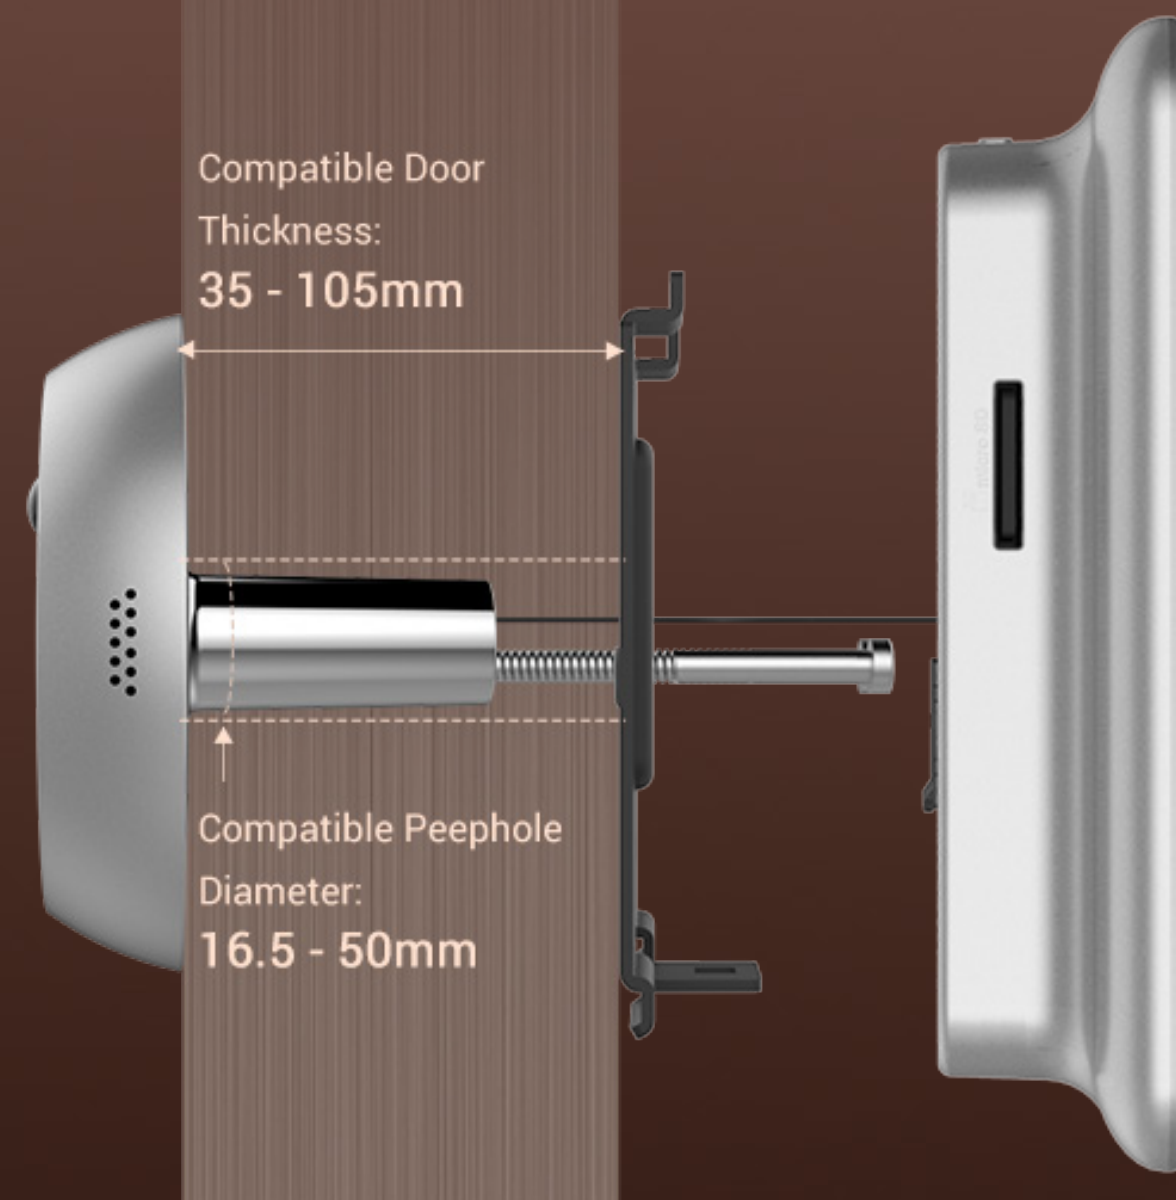

Equipped with a 4.3-inch color screen for the interior side of your front door, the DP1C Door Viewer shows you who's out there.

Instant alerts for 24/7 protection.

Featuring smart motion detection, the exterior camera captures images and sends real-time alerts to you when a visitor is at the door.

Brilliant vision, day and night.

See more and see clearer with its 104° wide-angle lens. Rendering sharp night vision of objects up to 3 meters away, the DP1C ensures your peace of mind all day and all night. It is also smart enough to automatically shift between day and night modes.

104°

Sturdy and secure zinc alloy body.

Made of zinc alloy, the device fits seamlessly onto your door. The exterior camera is tamper-proof and privacy-guaranteed, making it impossible for bad actors to peep into your house through the camera.

AES 128-bit encryption

TLS encryption protocol

Multiple authentication steps

Specifications CS-DP1C-A0-4A1WPFBSR

Installation

Compatible Peephole Diameter	16.5 ~ 50 mm (0.65 ~ 1.97 inch)
Compatible Door Thickness	35 ~ 105 mm (1.38 ~ 4.13 inch)