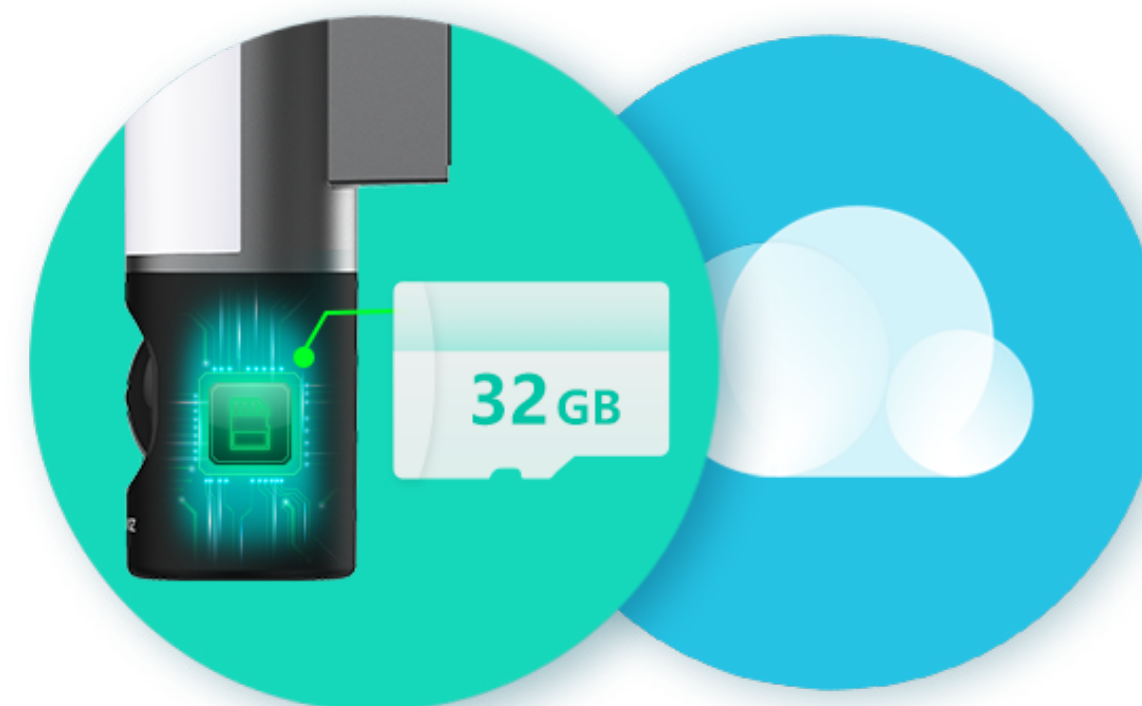

LC3

Smart Security Wall-Light Camera

A two-in-one for smart lighting and advanced security

The LC3 is an innovative integration of a brightness-adjustable floodlight and a powerful 4MP security camera, which enhances your home safety at all levels – even at night. Doubling as a sleek wall lamp, the LC3 fits into any household to light up dark places with remote smart controls. A security camera at its core, the LC3 features AI-powered person detection, active defense, and two-way communication to effectively watch over outdoor spaces such as patios, hallways, courtyards, and more.

AES 128-bit encryption

TLS encryption protocol

Multiple authentication steps

An affordable product with built-in storage.

The LC3 comes embedded with a 32 GB eMMC, which means you no longer need to go through any hassle or spend extra money on expensive storage cards. The built-in storage capacity ensures easy and secure video storage at all times. You can also choose to add another level of protection by saving your data on EZVIZ CloudPlay with a service subscription. Your data will be safe in case of damage or loss of your device.

*Cloud storage service is only available in certain markets. Please verify the availability before making any purchase.

Built-in 32 GB eMMC Storage

Supports EZVIZ CloudPlay Storage*

Specifications Model CS-LC3